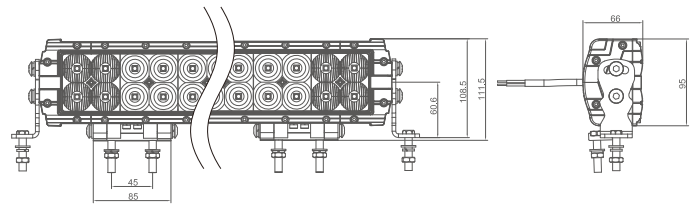

MODEL: GT-BD06B

Oder Code	GT-BD06B
LED	10W/Pcs Cree
Row	Dual Row
Operating Voltage	10-30V DC
Operating Temp	-40~+60 °Celcius
Beam Pattern	Flood, Spot, Combo
ColorTemperature	6000K
Lifetime	30000+h
Lens Material	Polycarbonate
Housing Material	Aluminum
Coating Powder	Semi-Gloss Black
Mounting System	304 Stainless Steel Side Mount /Aluminum Bottom Mount
Pressure Equalization Vent	Yes
Waterproof Rate	IP67
EMC Protection	ECE R10, CISPR 25 Class 3

Plastic Decorative Part:
Different Colors Are Available

MODEL	Size	Watt	AMP Draw	Leds	Theoretical Lumen	Cable Length	Net Weight	Package Standard
GT-BD06B-8L	7.00"	80W	4.67A@12V, 2.34A@24V	8PCS*10W Cree	9600Lm	600mm	1.20Kg/Pcs	4Pcs/Carton
GT-BD06B-12L	9.46"	120W	7.00A@12V, 3.50A@24V	12PCS*10W Cree	14400Lm	600mm	1.60Kg/Pcs	4Pcs/Carton
GT-BD06B-16L	12.00"	160W	9.30A@12V, 4.67A@24V	16PCS*10W Cree	19200Lm	800mm	1.90Kg/Pcs	4Pcs/Carton
GT-BD06B-20L	14.50"	200W	11.67A@12V, 5.83A@24V	20PCS*10W Cree	24000Lm	800mm	2.20Kg/Pcs	4Pcs/Carton
GT-BD06B-24L	17.00"	240W	14.00A@12V, 7.00A@24V	24PCS*10W Cree	28800Lm	800mm	2.50Kg/Pcs	2Pcs/Carton
GT-BD06B-28L	19.50"	280W	16.30A@12V, 8.17A@24V	28PCS*10W Cree	33600Lm	900mm	2.80Kg/Pcs	2Pcs/Carton
GT-BD06B-32L	22.00"	320W	18.67A@12V, 9.30A@24V	32PCS*10W Cree	38400Lm	900mm	3.10Kg/Pcs	2Pcs/Carton