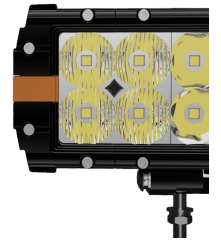

MODEL: GT-BD06B

Oder Code	GT-BD06B
LED	10W/Pcs Cree
Row	Dual Row
Operating Voltage	10-30V DC
Operating Temp	-40~+60 °Celcius
Beam Pattern	Flood, Spot, Combo
ColorTemperature	6000K
Lifetime	30000+h
Lens Material	Polycarbonate
Housing Material	Aluminum
Coating Powder	Semi-Gloss Black
Mounting System	304 Stainless Steel Side Mount /Aluminum Bottom Mount
Pressure Equalization Vent	Yes
Waterproof Rate	IP67
EMC Protection	ECE R10, CISPR 25 Class 3

Plastic Decorative Part:
Different Colors Are Available

MODEL	Size	Watt	AMP Draw	Leds	Theoretical Lumen	Cable Length	Net Weight	Package Standard
GT-BD06B-8L	7.00"	80W	4.67A@12V, 2.34A@24V	8PCS*10W Cree	9600Lm	600mm	1.20Kg/Pcs	4Pcs/Carton
GT-BD06B-12L	9.46"	120W	7.00A@12V, 3.50A@24V	12PCS*10W Cree	14400Lm	600mm	1.60Kg/Pcs	4Pcs/Carton
GT-BD06B-16L	12.00"	160W	9.30A@12V, 4.67A@24V	16PCS*10W Cree	19200Lm	800mm	1.90Kg/Pcs	4Pcs/Carton
GT-BD06B-20L	14.50"	200W	11.67A@12V, 5.83A@24V	20PCS*10W Cree	24000Lm	800mm	2.20Kg/Pcs	4Pcs/Carton
GT-BD06B-24L	17.00"	240W	14.00A@12V, 7.00A@24V	24PCS*10W Cree	28800Lm	800mm	2.50Kg/Pcs	2Pcs/Carton
GT-BD06B-28L	19.50"	280W	16.30A@12V, 8.17A@24V	28PCS*10W Cree	33600Lm	900mm	2.80Kg/Pcs	2Pcs/Carton
GT-BD06B-32L	22.00"	320W	18.67A@12V, 9.30A@24V	32PCS*10W Cree	38400Lm	900mm	3.10Kg/Pcs	2Pcs/Carton